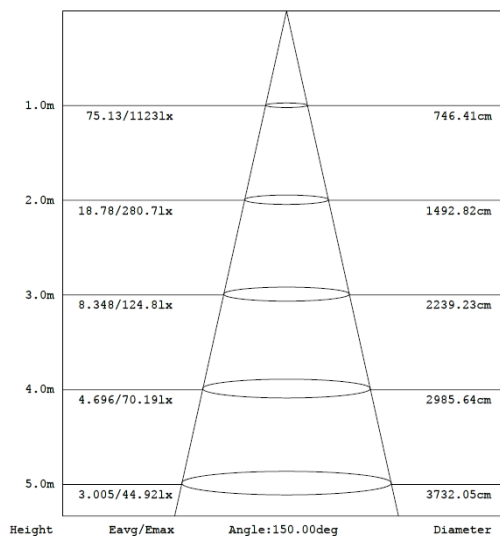

Dimension and Illumination Diagram

Ordering Information

Sheenly	Class	Watt	CCT	Model	Finishing	Options
SL=Sheenly Lighting	PAN=Panel	26W 36W	WW=3000 ±200K NW=4000 ±250K DW=5000 ±300K	ULY	BK=Black SI=Silver	

Part Number	Power	CCT	Lumen Output	Beam	Dimension Inch [mm]
SL-PAN-26W-WW-ULY	26W	3000 ±200K	2200	Up/Down	D15" [D380*90]
SL-PAN-26W-NW-ULY	26W	4000 ±250K	2400	Up/Down	D15" [D380*90]
SL-PAN-26W-DW-ULY	26W	5000 ±300K	2400	Up/Down	D15" [D380*90]
SL-PAN-36W-WW-ULY	36W	3000 ±200K	3050	Up/Down	D15" [D380*90]
SL-PAN-36W-NW-ULY	36W	4000 ±250K	3250	Up/Down	D15" [D380*90]
SL-PAN-36W-DW-ULY	36W	5000 ±300K	3250	Up/Down	D15" [D380*90]