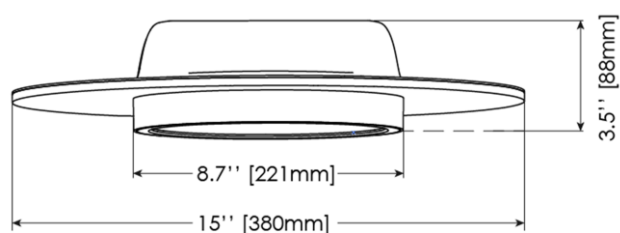

### Specifications

<b>Dimension</b>	D15" [D380*90mm]
<b>Power &amp; Lumen Output</b>	
26W	2400 lm @ 4000K
36W	3250 lm @ 4000K
<b>Color Temperature</b>	
Warm White	3000K ±200K
Natural White	4000K ±250K
Day White	5000K ±300K
<b>Color Rendering Index</b>	>80
<b>Rated Life (L70)</b>	50,000 Hours
<b>Housing</b>	Aluminum
<b>Optics</b>	Opal/Micro Prismatic
<b>Beam Spread</b>	Up/Down
<b>Operating Temperature</b>	-20°C to +60°C (Amb.)
<b>Input Voltage</b>	100-277V/AC
<b>Power Factor</b>	>0.95
<b>Working Voltage</b>	
26W	26±2 V/DC
36W	46±3 V/DC
<b>Working Current</b>	700 mA
<b>Net Weight</b>	2.5 Kg
<b>Glow Wire</b>	650 °C (850°C Optional)
<b>IP</b>	IP20
<b>IK</b>	IK05
<b>Installation</b>	Suspension

## Dimension and Illumination Diagram