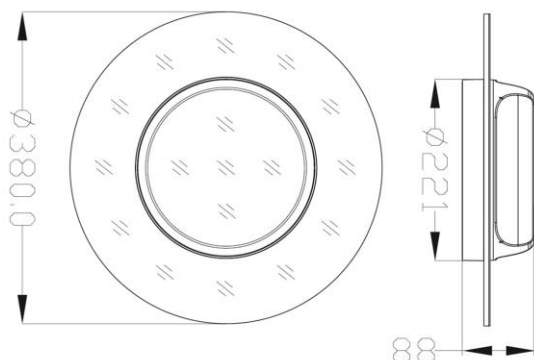

Specifications

Dimension	D380*90 mm
Power & Lumen Output	
26W	2400 lm @ 4000K
36W	3250 lm @ 4000K
Color Temperature	
Warm White	3000K ±200K
Natural White	4000K ±250K
Pure White	5700K ±350K
Color Rendering Index	>80
Rated Life (L70)	50,000 Hours
Housing	Aluminum
Optics	Opal/Micro Prismatic
Beam Spread	Up/Down
Operating Temperature	-20°C to +60°C (Amb.)
Input Voltage	200-240V/AC
Power Factor	>0.95
Working Voltage	
26W	26±2 V/DC
36W	46±3 V/DC
Working Current	700 mA
Net Weight	2.5 Kg
Glow Wire	650 °C (850°C Optional)
IP	IP20
IK	IK05
Installation	Suspension

Dimension and Illumination Diagram

Ordering Information

Sheenly	Class	Watt	CCT	Model	Finishing	Options
SL=Sheenly Lighting	PAN=Panel	26W 36W	WW=3000 ±200K NW=4000 ±250K PW=6000 ±350K	LY	BK=Black SI=Silver	

Part Number	Power	CCT	Lumen Output	Beam	Dimension
SL-PAN-26W-WW-LY	26W	3000 ±200K	2200	Up/Down	D380*90 mm
SL-PAN-26W-NW-LY	26W	4000 ±250K	2400	Up/Down	D380*90 mm
SL-PAN-26W-PW-LY	26W	5700 ±350K	2400	Up/Down	D380*90 mm
SL-PAN-36W-WW-LY	36W	3000 ±200K	3050	Up/Down	D380*90 mm
SL-PAN-36W-NW-LY	36W	4000 ±250K	3250	Up/Down	D380*90 mm
SL-PAN-36W-PW-LY	36W	5700 ±350K	3250	Up/Down	D380*90 mm