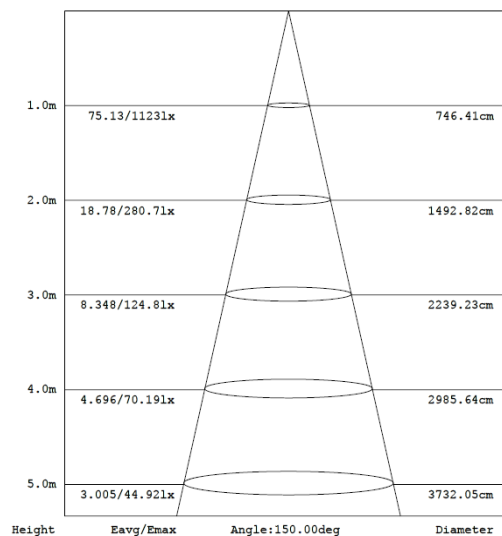

Dimension and Illumination Diagram

Ordering Information

Sheenly	Class	Watt	CCT	Model	Finishing	Options
SL=Sheenly Lighting	PAN=Panel	26W 36W	WW=3000 ±200K NW=4000 ±250K PW=6000 ±350K	LY	BK=Black SI=Silver	

Part Number	Power	CCT	Lumen Output	Beam	Dimension
SL-PAN-26W-WW-LY	26W	3000 ±200K	2200	Up/Down	D380*90 mm
SL-PAN-26W-NW-LY	26W	4000 ±250K	2400	Up/Down	D380*90 mm
SL-PAN-26W-PW-LY	26W	5700 ±350K	2400	Up/Down	D380*90 mm
SL-PAN-36W-WW-LY	36W	3000 ±200K	3050	Up/Down	D380*90 mm
SL-PAN-36W-NW-LY	36W	4000 ±250K	3250	Up/Down	D380*90 mm
SL-PAN-36W-PW-LY	36W	5700 ±350K	3250	Up/Down	D380*90 mm