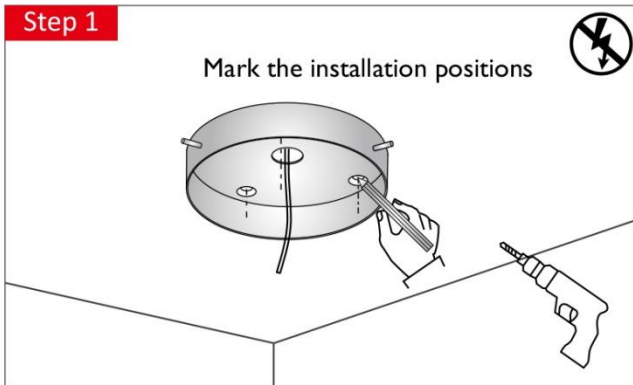

LED Round Panel Light R580 Surface Mounted