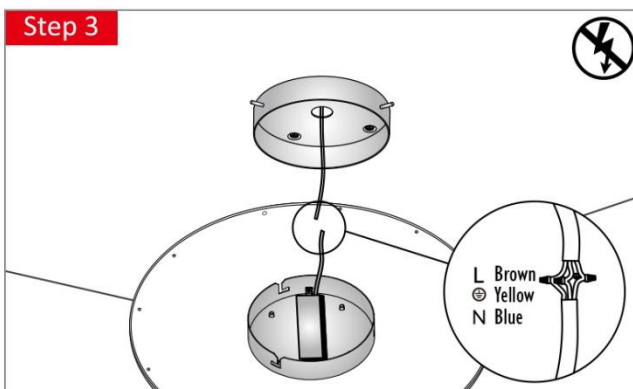

## LED Round Panel Light R580 - Suspension

**Step 1**

Dimension	A(mm)
D580	120

**Step 2**

**Step 3**

L Brown  
 ⊕ Yellow  
 N Blue

**Step 4**

**Step 5**

## LED Round Panel Light R580 - Column Surface Mounted