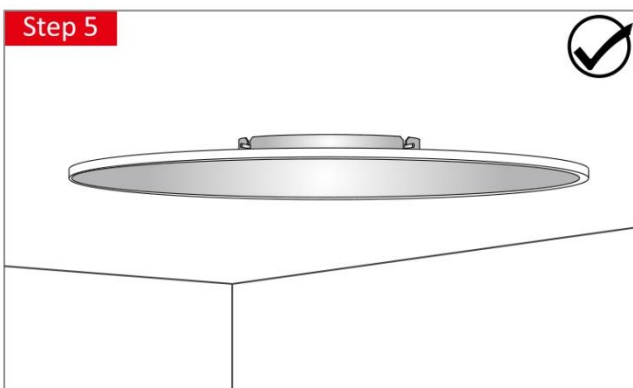

## LED Round Panel Light R580 - Suspension

**Step 1**

Dimension	A(mm)
D580	120

**Step 2**

**Step 3**

L Brown  
 ⊕ Yellow  
 N Blue

**Step 4**

**Step 5**

**Step 6**

**Step 7**

X2 X2 X2 X3 X3 X3

**Lighting Up  
a New World**

## LED Round Panel Light R580 Surface Mounted

## LED Round Panel Light R580 - Column Surface Mounted