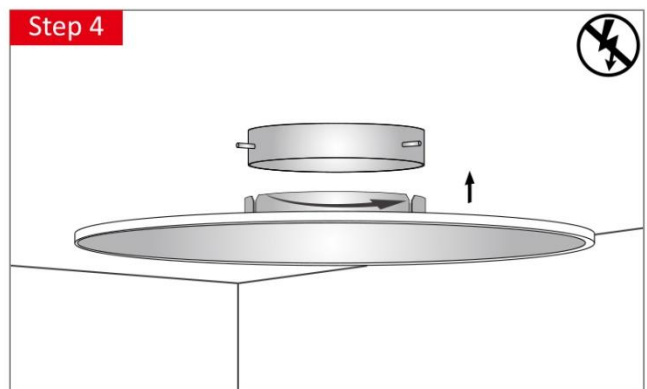

## LED Round Panel Light R580 - Suspension

**Step 1**

Dimension	A(mm)
D580	120

**Step 2**

**Step 3**

L Brown  
 ⊕ Yellow  
 N Blue

**Step 4**

**Step 5**

**Step 6**

**Step 7**

X2 X2 X2 X3 X3 X3

**Lighting Up  
a New World**

## LED Round Panel Light R580 Surface Mounted

## LED Round Panel Light R580 - Column Surface Mounted