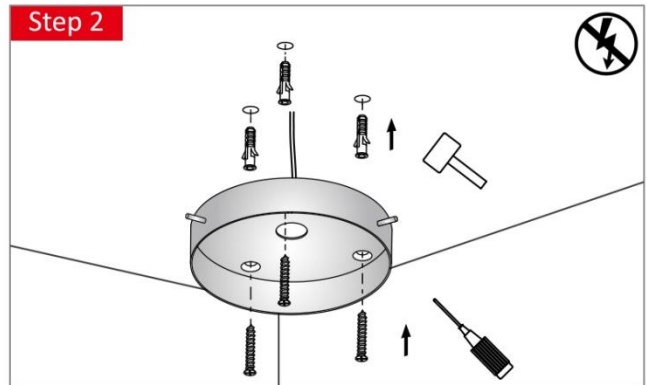

## LED Round Panel Light R580 - Suspension

**Step 1**

Dimension	A(mm)
D580	120

**Step 2**

**Step 3**

L Brown  
 ⊕ Yellow  
 N Blue

**Step 4**

**Step 5**

**Step 6**

**Step 7**

X2 X2 X2 X3 X3 X3

**Lighting Up  
a New World**

## LED Round Panel Light R580 Surface Mounted

## LED Round Panel Light R580 - Column Surface Mounted