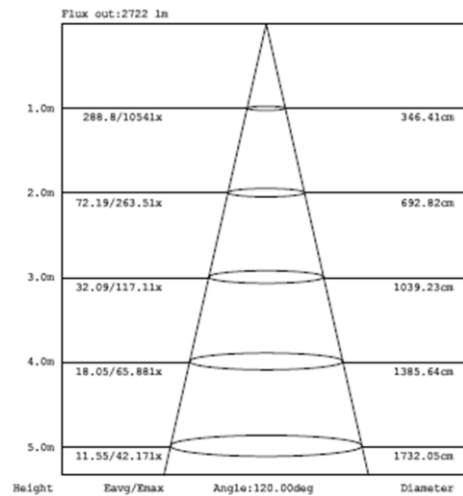

Dimension and Illumination Diagram

Inch [mm]

Ordering Information

Sheenly	Class	Watt	CCT	Model	Finishing	Options
SL=Sheenly Lighting	PAN=Panel	40W 60W	WW=3000 ±200K NW=4000 ±250K DW=5000 ±300K	U60	BK=Black WH=White	

*Standard finishing comes in White, for other finishing color please specify when place the order.

Part Number	Power	CCT	Lumen Output	Beam	Dimension
SL-PAN-40W-XW-U60	40W	3000K/4000K/5000K	3400	120°	D22.8" [D580*15 mm]
SL-PAN-60W-XW-U60	60W	3000K/4000K/5000K	5000	120°	D22.8" [D580*15 mm]