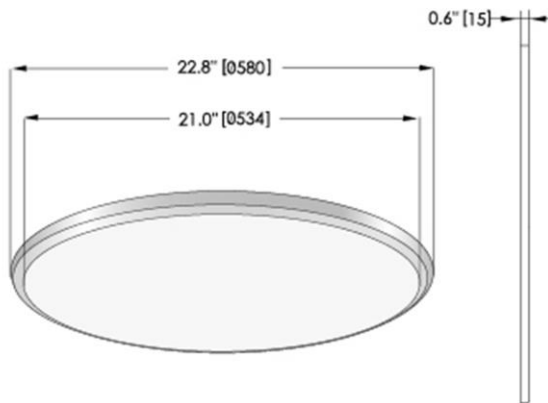

### Features

- Diameter 22.8"
- Modern, stylish and Innovative design
- Uniform light output
- White/Black/Silver finishing available
- Durable with life span over 50,000 hours
- 5 Years Guarantee
- Simple and convenient installation

### Specifications

<b>Dimension</b>	D22.8"[D580*15 mm]
<b>Power &amp; Lumen Output</b>	
40W	3400 lm @ 4000K
60W	5000 lm @ 4000K
<b>Color Temperature</b>	
Warm White	3000 ±200K
Natural White	4000 ±250K
Day White	5000 ±300K
<b>Color Rendering Index</b>	>80
<b>Rated Life (L70)</b>	50,000 Hours
<b>Housing</b>	Aluminum
<b>Beam Spread</b>	120°
<b>Operating Temperature</b>	-20°C to +60°C (Amb.)
<b>Input Voltage</b>	100-277V/AC
<b>Power Factor</b>	>0.95
<b>Working Voltage</b>	
40W	45±3 V/DC
60W	42±2 V/DC
<b>Working Current</b>	
40W	1050mA
60W	1400mA
<b>Net Weight</b>	3.15 Kg
<b>Glow Wire</b>	650 °C (850°C Optional)
<b>IP</b>	IP40
<b>IK</b>	IK05
<b>Installation</b>	Suspension

## Dimension and Illumination Diagram

Inch [mm]

Part Number	Power	CCT	Lumen Output	Beam	Dimension
SL-PAN-40W-XW-U60	40W	3000K/4000K/5000K	3400	120°	D22.8" [D580*15 mm]
SL-PAN-60W-XW-U60	60W	3000K/4000K/5000K	5000	120°	D22.8" [D580*15 mm]