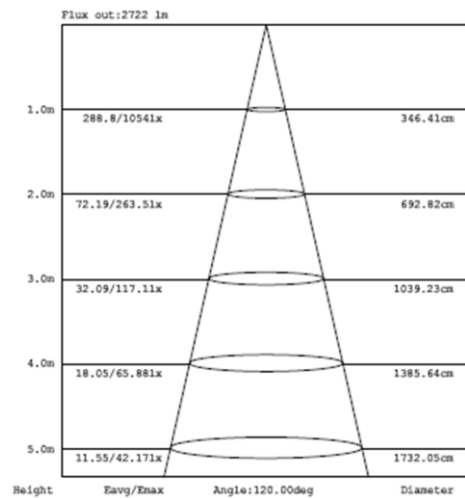

Dimension	D22.8"[D580*15 mm]
Power & Lumen Output	
40W	3400 lm @ 4000K
60W	5000 lm @ 4000K
Color Temperature	
Warm White	3000 ±200K
Natural White	4000 ±250K
Day White	5000 ±300K
Color Rendering Index	>80
Rated Life (L70)	50,000 Hours
Housing	Aluminum
Beam Spread	Up/Down Lighting
Operating Temperature	-20°C to +60°C (Amb.)
Input Voltage	100-277V/AC
Power Factor	>0.95
Working Voltage	
40W	45±3 V/DC
60W	42±2 V/DC
Working Current	
40W	1050mA
60W	1400mA
Net Weight	3.15 Kg
Glow Wire	650 °C (850°C Optional)
IP	IP40
IK	IK05
Installation	Suspension

Dimension and Illumination Diagram

Inch [mm]

Ordering Information

Sheenly	Class	Watt	CCT	Model	Finishing	Options
SL=Sheenly Lighting	PAN=Panel	40W 60W	WW=3000 ±200K NW=4000 ±250K DW=5000 ±300K	U60	BK=Black WH=White	UD=Up/Down Lighting TP=Transparent

*Standard finishing comes in White, for other finishing color please specify when place the order.

Part Number	Power	CCT	Lumen Output	Beam	Dimension
SL-PAN-40W-XW-U60-UD-TP	40W	3000K/4000K/5000K	3400	120°	D22.8" [D580*15 mm]
SL-PAN-60W-XW-U60-UD-TP	60W	3000K/4000K/5000K	5000	120°	D22.8" [D580*15 mm]