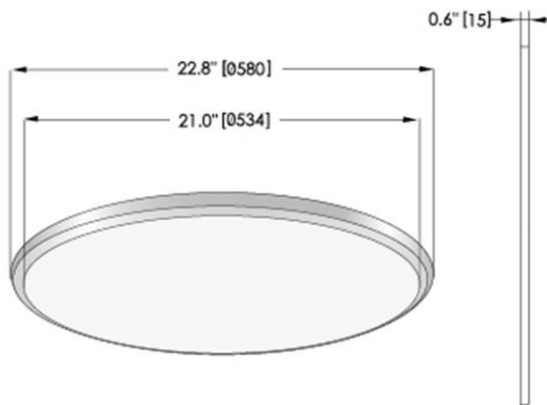

R580 Transparent

Features

- Diameter 22.8"
- Modern, stylish and Innovative design
- Uniform light output
- White/Black/Silver finishing available
- Durable with life span over 50,000 hours
- 5 Years Guarantee
- Simple and convenient installation

Dimension	D22.8"[D580*15 mm]
Power & Lumen Output	
40W	3400 lm @ 4000K
60W	5000 lm @ 4000K
Color Temperature	
Warm White	3000 ±200K
Natural White	4000 ±250K
Day White	5000 ±300K
Color Rendering Index	>80
Rated Life (L70)	50,000 Hours
Housing	Aluminum
Beam Spread	Up/Down Lighting
Operating Temperature	-20°C to +60°C (Amb.)
Input Voltage	100-277V/AC
Power Factor	>0.95
Working Voltage	
40W	45±3 V/DC
60W	42±2 V/DC
Working Current	
40W	1050mA
60W	1400mA
Net Weight	3.15 Kg
Glow Wire	650 °C (850°C Optional)
IP	IP40
IK	IK05
Installation	Suspension

Dimension and Illumination Diagram

Inch [mm]

Ordering Information

Sheenly	Class	Watt	CCT	Model	Finishing	Options
SL=Sheenly Lighting	PAN=Panel	40W 60W	WW=3000 ±200K NW=4000 ±250K DW=5000 ±300K	U60	BK=Black WH=White	UD=Up/Down Lighting TP=Transparent

*Standard finishing comes in White, for other finishing color please specify when place the order.

Part Number	Power	CCT	Lumen Output	Beam	Dimension
SL-PAN-40W-XW-U60-UD-TP	40W	3000K/4000K/5000K	3400	120°	D22.8" [D580*15 mm]
SL-PAN-60W-XW-U60-UD-TP	60W	3000K/4000K/5000K	5000	120°	D22.8" [D580*15 mm]