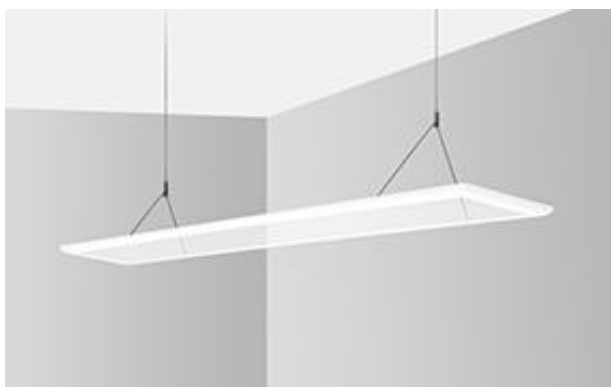

Slimo

Features

- Ultra modern, stylish and Innovative design
- Sheen designed for suspended up/down lighting
- Excellent surface treatment
- Transparent, Optional
- No UV or IR emissions
- Durable with life span over 50,000 hours
- 5 Years Guarantee
- Simple and convenient installation

Applications

Meets the general and decoration lighting environment such as:

- Offices
- Hotels
- Shops
- Schools
- Hospitals
- Meeting Rooms
- Restaurants

REV 1.1

02/23/2017

Sheenly LED Linear Light

Sheenly Ultra Slimo is an all new panel light specially designed for suspended installation. Thanks to its solid structure that Slimo does not sack or bend like normal panel light when suspended.

Slimo is also designed to give direct, indirect light towards the ceiling and the ground, creating a harmonious and mood pleasing lighting experience. Suitable for offices, shopping areas.

Specifications