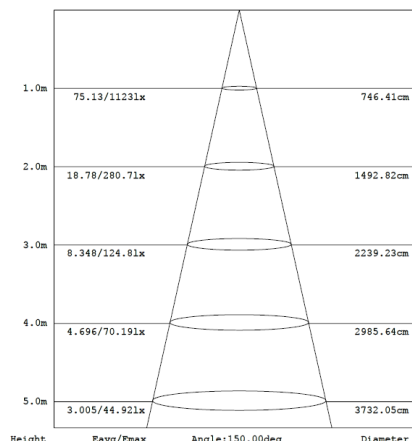

Dimension and Illumination Diagram

Ordering Information

Sheenly	Class	Watt	CCT	Model	Finishing	Options
SL=Sheenly Lighting	PAN=Panel	40W	WW=3000 ±200K NW=4000 ±250K PW=5700 ±350K	USM UD	BK=Black SI=Silver	TP=Transparent

*Standard finishing comes in Silver, for other finishing color please specify when place the order.

Part Number	Power	CCT	Lumen Output	Beam	Dimension Inches [mm]
SL-PAN-40W-WW-USM	40W	3000 ±200K	Up: 950 Down: 2250	30% UP 70% DOWN	7.8"x47"x0.6" [198*1195*15]
SL-PAN-40W-NW-USM	40W	4000 ±250K	Up: 1000 Down: 2400		
SL-PAN-40W-PW-USM	40W	5700 ±350K	Up: 1100 Down: 2500		
SL-PAN-40W-WW-USM-TP	40W	3000 ±200K	3200	TRANSPARENT 50%UP 50%DOWN	7.8"x47"x0.6" [198*1195*15]
SL-PAN-40W-NW-USM-TP	40W	4000 ±250K	3400		
SL-PAN-40W-PW-USM-TP	40W	5700 ±350K	3600		
SL-PAN-40W-WW-UD	40W	3000 ±200K	Up: 950 Down: 2250	30% UP 70% DOWN	11.6"x47"x0.6" [295*1195*15]
SL-PAN-40W-NW-UD	40W	4000 ±250K	Up: 1000 Down: 2400		
SL-PAN-40W-PW-UD	40W	5700 ±350K	Up: 1100 Down: 2500		
SL-PAN-40W-WW-UD-TP	40W	3000 ±200K	3200	TRANSPARENT 50%UP 50%DOWN	11.6"x47"x0.6" [295*1195*15]
SL-PAN-40W-NW-UD-TP	40W	4000 ±250K	3400		
SL-PAN-40W-PW-UD-TP	40W	5700 ±350K	3600