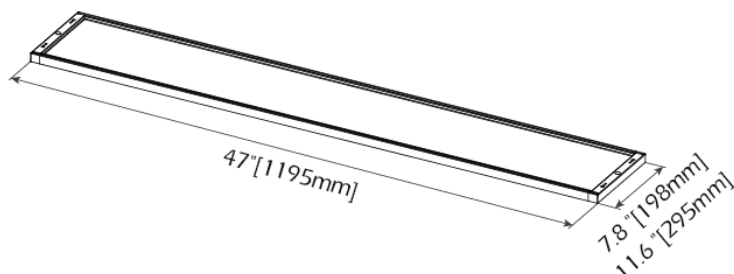

Dimension

200*1200mm	198*1195*15
300*1200mm	295*1195*15

Power & Lumen Output

40W 30%up,70%down	3400 lm @ 4000K
40W 50%up,50%down	3400 lm @ 4000K

Color Temperature

Warm White	3000 ±200K
Natural White	4000 ±250K
Pure White	5700 ±350K

IK

IK08

Installation

Suspension

Dimension and Illumination Diagram

Ordering Information

Sheenly	Class	Watt	CCT	Model	Finishing	Options
SL=Sheenly Lighting	PAN=Panel	40W	WW=3000 ±200K NW=4000 ±250K PW=5700 ±350K	USM UD	BK=Black SI=Silver	TP=Transparent