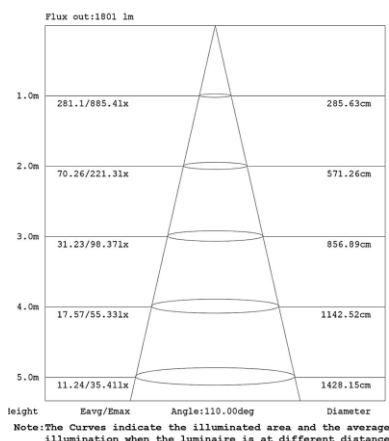

Dimension and Illumination Diagram

Ordering Information

Sheenly	Class	Watt	CCT	Model	Finishing	Options
SL=Sheenly Lighting	PAN=Panel	18W 25W	WW=3000 ±200K NW=4000 ±250K DW=5000 ±300K PW=5700 ±350K	U40	WH=White	

Part Number	Power	CCT	Lumen Output	Beam	Dimension
SL-PAN-18W-WW-U40	18W	3000 ±200K	1800	120°	D380*13.5 mm
SL-PAN-18W-NW-U40		4000 ±250K	2000		
SL-PAN-18W-DW-U40		5000 ±300K	2100		
SL-PAN-18W-PW-U40		5700 ±350K	2150		
SL-PAN-25W-WW-U40	25W	3000 ±200K	2300		
SL-PAN-25W-NW-U40		4000 ±250K	2500		
SL-PAN-25W-DW-U40		5000 ±300K	2600		
SL-PAN-25W-PW-U40		5700 ±350K	2650