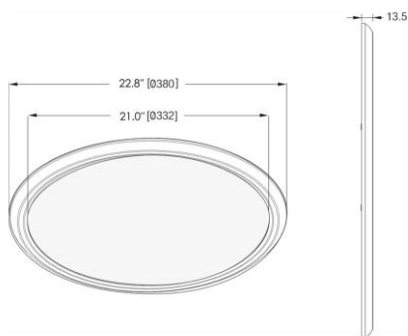

R380

Features

- Diameter 380mm
- Modern, stylish and Innovative design
- Uniform light output
- Durable with life span over 50,000 hours
- 5 Years Guarantee
- Versatile installation, Recessed/ Suspension/ Surface Mounted
- Simple and convenient installation

Specifications

Dimension	D380*13.5 mm
Power & Lumen Output	
18W	1800 lm @4000K
25W	2500 lm @4000K
Color Temperature	
Warm White	3000 ±200K
Natural White	4000 ±250K
Day White	5000 ±300K
Pure White	5700 ±350K
Color Rendering Index	>80
Rated Life (L70)	50,000 Hours
Housing	Aluminum
Optics	PMMA
Beam Spread	120°
Operating Temperature	-10°C to +40°C (Amb.)
Input Voltage	100-277/220-240V/AC
Power Factor	>0.9
Working Voltage	
18W	24 V/DC±2
25W	36 V/DC±3
IP	IP20
Installation	Recessed Suspension Surface Mounted

Dimension and Illumination Diagram

Ordering Information

Sheenly	Class	Watt	CCT	Model	Finishing	Options
SL=Sheenly Lighting	PAN=Panel	18W 25W	WW=3000 ±200K NW=4000 ±250K DW=5000 ±300K PW=5700 ±350K	U40	WH=White	

Part Number	Power	CCT	Lumen Output	Beam	Dimension
SL-PAN-18W-WW-U40	18W	3000 ±200K	1800	120°	D380*13.5 mm
SL-PAN-18W-NW-U40		4000 ±250K	2000		
SL-PAN-18W-DW-U40		5000 ±300K	2100		
SL-PAN-18W-PW-U40		5700 ±350K	2150		
SL-PAN-25W-WW-U40	25W	3000 ±200K	2300		
SL-PAN-25W-NW-U40		4000 ±250K	2500		
SL-PAN-25W-DW-U40		5000 ±300K	2600		
SL-PAN-25W-PW-U40		5700 ±350K	2650		