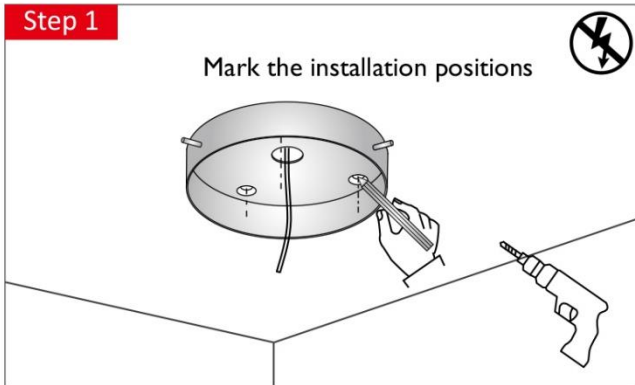

LED Round Panel Light R580 Surface Mounted