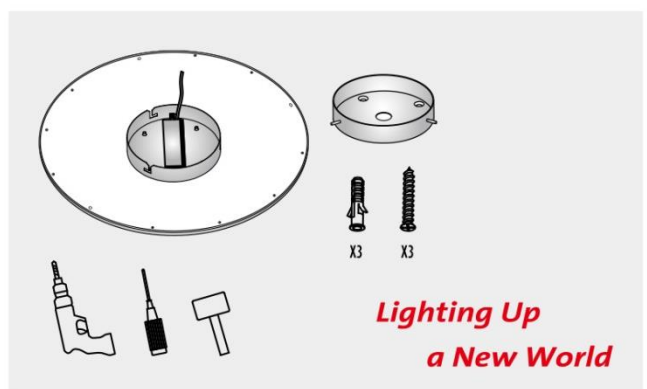

LED Round Panel Light R580 Surface Mounted