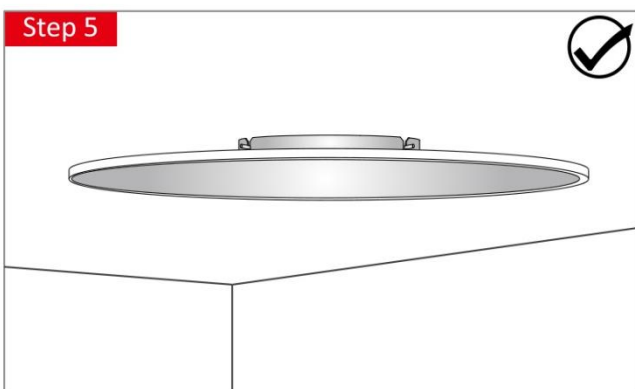

LED Round Panel Light R580 Surface Mounted