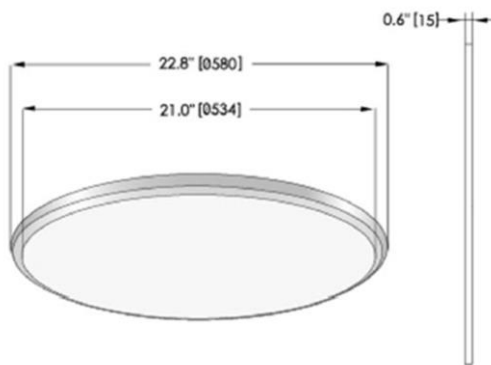

Dimension and Illumination Diagram

Ordering Information

Sheenly	Class	Watt	CCT	Model	Finishing	Options
SL=Sheenly Lighting	PAN=Panel	40W 60W	WW=3000 ±200K NW=4000 ±250K PW=5700 ±350K	R60	BK=Black WH=White	

*Standard finishing comes in White, for other finishing color please specify when place the order.

Part Number	Power	CCT	Lumen Output	Beam	Dimension
SL-PAN-40W-WW-R60	40W	3000K/4000K/5700K	3400	120°	D580*15 mm
SL-PAN-40W-NW-R60			3400	120°	D580*15 mm
SL-PAN-40W-PW-R60			3400	120°	D580*15 mm
SL-PAN-60W-WW-R60	60W	3000K/4000K/5700K	5000	120°	D580*15 mm
SL-PAN-60W-NW-R60			5000	120°	D580*15 mm
SL-PAN-60W-PW-R60			5000	120°	D580*15 mm