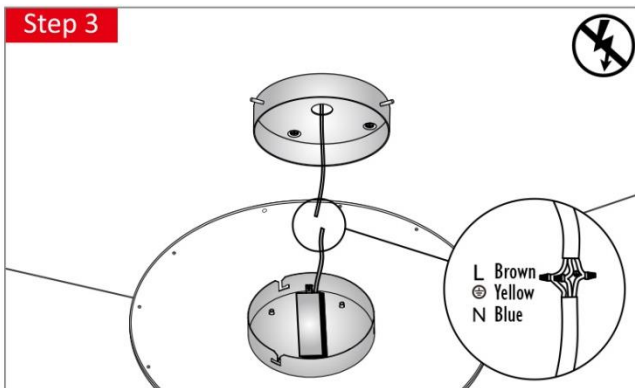

LED Round Panel Light R580 Surface Mounted