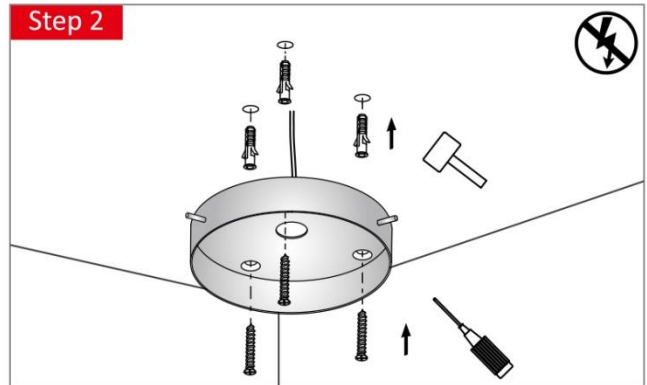

LED Round Panel Light R580 Surface Mounted