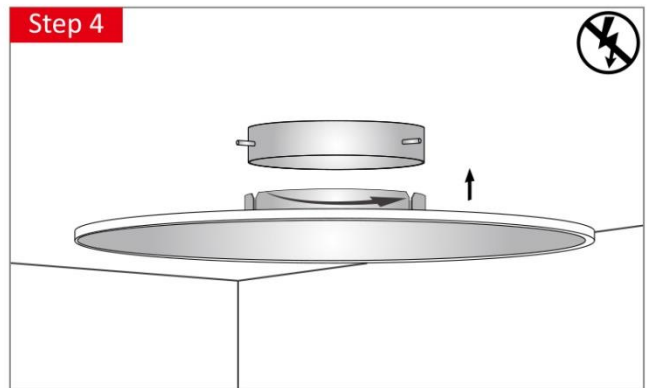

LED Round Panel Light R580 Surface Mounted