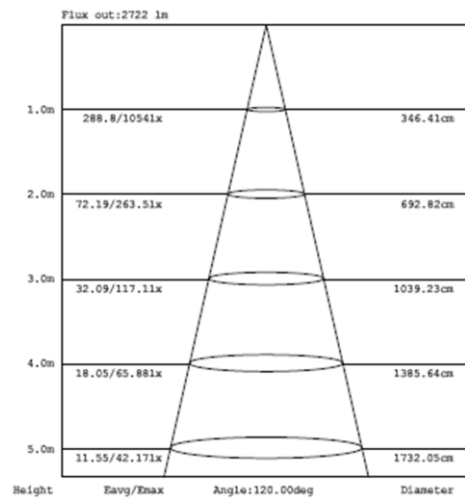

Dimension and Illumination Diagram

Ordering Information

Sheenly	Class	Watt	CCT	Model	Finishing	Options
SL=Sheenly Lighting	PAN=Panel	40W 60W	WW=3000 ±200K NW=4000 ±250K PW=5700 ±350K	R60	BK=Black WH=White	

*Standard finishing comes in White, for other finishing color please specify when place the order.

Part Number	Power	CCT	Lumen Output	Beam	Dimension
SL-PAN-40W-WW-R60	40W	3000K/4000K/5700K	3400	120°	D580*15 mm
SL-PAN-40W-NW-R60			3400	120°	D580*15 mm
SL-PAN-40W-PW-R60			3400	120°	D580*15 mm
SL-PAN-60W-WW-R60	60W	3000K/4000K/5700K	5000	120°	D580*15 mm
SL-PAN-60W-NW-R60			5000	120°	D580*15 mm
SL-PAN-60W-PW-R60			5000	120°	D580*15 mm