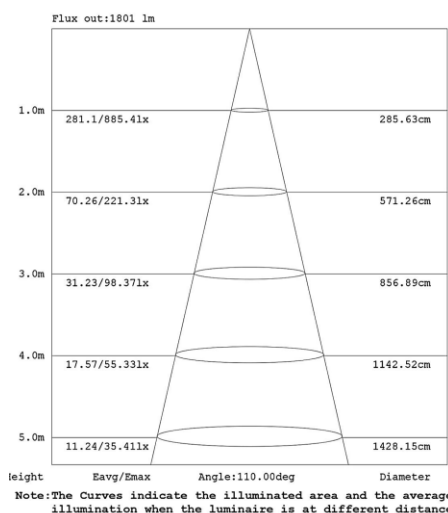

Dimension and Illumination Diagram

Ordering Information

Sheenly	Class	Watt	CCT	Model	Finishing	Options
SL=Sheenly Lighting	PAN=Panel	18W 25W	WW=3000 ±200K NW=4000 ±250K DW=5000 ±300K PW=5700 ±350K	R40	White	

Part Number	Power	CCT	Lumen Output	Beam	Dimension
SL-PAN-18W-WW-R40	18W	3000 ±200K	1800	120°	D380*13.5 mm
SL-PAN-18W-NW-R40		4000 ±250K	2000		
SL-PAN-18W-DW-R40		5000 ±300K	2100		
SL-PAN-18W-PW-R40		5700 ±350K	2150		
SL-PAN-25W-WW-R40	25W	3000 ±200K	2300		
SL-PAN-25W-NW-R40		4000 ±250K	2500		
SL-PAN-25W-DW-R40		5000 ±300K	2600		
SL-PAN-25W-PW-R40		5700 ±350K	2650