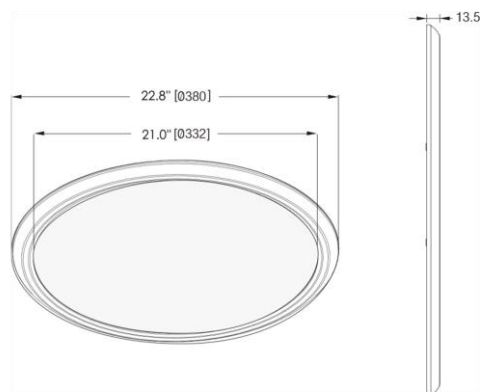

R380

Features

- Diameter 380mm
- Modern, stylish and Innovative design
- Uniform light output
- Durable with life span over 50,000 hours
- 5 Years Guarantee
- Versatile installation, Recessed/ Suspension/ Surface Mounted
- Simple and convenient installation

Specifications

Dimension	D380*13.5 mm
Power & Lumen Output	
18W	1800 lm @4000K
25W	2500 lm @ 4000K
Color Temperature	
Warm White	3000 ±200K
Natural White	4000 ±250K
Day White	5000 ±300K
Pure White	5700 ±350K
Color Rendering Index	>80
Rated Life (L70)	50,000 Hours
Housing	Aluminum
Optics	PMMA
Beam Spread	120°
Operating Temperature	-10°C to +40°C (Amb.)
Input Voltage	100-277/220-240V/AC
Power Factor	>0.9
Working Voltage	
18W	24 V/DC±2
25W	36 V/DC±3
IP	IP20
Installation	Recessed Suspension Surface Mounted

Dimension and Illumination Diagram

Ordering Information

Sheenly	Class	Watt	CCT	Model	Finishing	Options
SL=Sheenly Lighting	PAN=Panel	18W 25W	WW=3000 ±200K NW=4000 ±250K DW=5000 ±300K PW=5700 ±350K	R40	White	

Part Number	Power	CCT	Lumen Output	Beam	Dimension
SL-PAN-18W-WW-R40	18W	3000 ±200K	1800	120°	D380*13.5 mm
SL-PAN-18W-NW-R40		4000 ±250K	2000		
SL-PAN-18W-DW-R40		5000 ±300K	2100		
SL-PAN-18W-PW-R40		5700 ±350K	2150		
SL-PAN-25W-WW-R40	25W	3000 ±200K	2300		
SL-PAN-25W-NW-R40		4000 ±250K	2500		
SL-PAN-25W-DW-R40		5000 ±300K	2600		
SL-PAN-25W-PW-R40		5700 ±350K	2650		