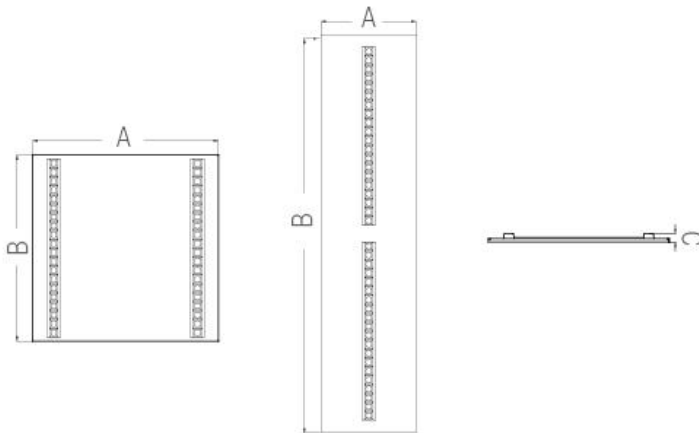

Pendent Mounted

Box Surface Mounted

Dimension

	Dimension A (mm)	Dimension B (mm)	Dimension C (mm)
EGS	595±1	595±1	30±1
GGS	622±1	622±1	30±1
EGR	295±1	1195±1	30±1

Ordering Information

Sheenly	Class	Watt	CCT	Model	Finishing	Options
SL=Sheenly Lighting	TRO=Troffer	30W	WW=3000 ±200K NW=4000 ±250K PW=5700 ±350K	EGS GGS EGR	WH=White SI=Silver	