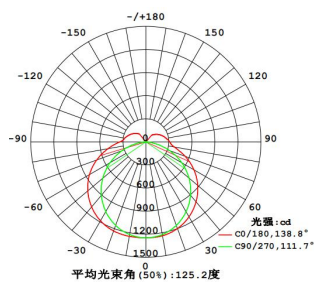

Average beam angle(50%): 120°

Beam Angle: 120°

Application: Parking lot | Warehouse | Tunnel | Basement | Industrial Lighting

Steel Cables, Screws, and accessories;
CCT Switchable is optional

***Ensure the main electrical supply is
switched off before adjusting CCT**

DIMENSION DATA

Power	Dimension A (mm)	Dimension B (mm)	Dimension C (mm)
35W	1230	77	66
45W	1230	77	66
45W	1530	77	66
55W	1530	77	66

ORDERING INFORMATION

Part Number	Power	CCT	Lumen Output	Beam	Dimension
SL-TRL-35W-XW-A4	35W	3000K/4000K/5000K/5700K	4200 lm	120°	1230*77*66 mm
SL-TRL-45W-XW-A4	45W	3000K/4000K/5000K/5700K	5400 lm	120°	1230*77*66 mm
SL-TRL-45W-XW-A5	45W	3000K/4000K/5000K/5700K	5400 lm	120°	1530*77*66 mm
SL-TRL-55W-XW-A5	55W	3000K/4000K/5000K/5700K	6600 lm	120°	1530*77*66 mm