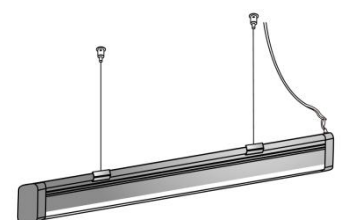

Average beam angle(50%): 120°

Beam Angle: 120°

Application: Parking lot | Warehouse | Tunnel | Basement | Industrial Lighting

Steel Cables, Screws, and accessories;
CCT Switchable is optional

***Ensure the main electrical supply is
switched off before adjusting CCT**

Pendant/Surface Mounted

TRIPO Series LED TRIPROOF LIGHTS

SHEENLY®

Features	Data			
Norminal Wattage	35W	45W	45W	55W
Dimension (mm)	1230*77*66	1230*77*66	1530*77*66	1530*77*66
Weights	1.35kg	1.35kg	1.65kg	1.65kg
Input Voltage AC	220-240 V/AC			
LED Brand	SMD2835			
Fuction	on/off			
Driver Brand	Sheenly Driver			
Operating Temperature	-20 to +40°C			
Power Factor(PF)	>0.95			
THD	THD <20%			
Lumen Output(+/-5%)	4200	5400	5400	6600
Luminarie efficiency(+/-5%)	120 lm/W			
Beam Angle	120°			
Ra	Ra>80			
CCT	3000K/ 4000K/ 5000K/ 5700K			
Rating	IP65 IK09			
Material	PC + ABS			
Installation	Bracket installation/ Hanging ring installation/ Hanging rod installation			
Accessories(Optional)	Motion Sensor/ Emergency Kits for Optional			
Shell Color	Black/ White/ Silver/ Others Upon Request			
Lumen Maintenance	>50000H L70/B50 at 25°C			
Certifications	UL DLC CE ROHS ISO9001 TM21			
Packaging Type	Packaging Data			

DIMENSION DATA

Power	Dimension A (mm)	Dimension B (mm)	Dimension C (mm)
35W	1230	77	66
45W	1230	77	66
45W	1530	77	66
55W	1530	77	66

ORDERING INFORMATION

Part Number	Power	CCT	Lumen Output	Beam	Dimension
SL-TRL-35W-XW-A4	35W	3000K/4000K/5000K/5700K	4200 lm	120°	1230*77*66 mm
SL-TRL-45W-XW-A4	45W	3000K/4000K/5000K/5700K	5400 lm	120°	1230*77*66 mm
SL-TRL-45W-XW-A5	45W	3000K/4000K/5000K/5700K	5400 lm	120°	1530*77*66 mm
SL-TRL-55W-XW-A5	55W	3000K/4000K/5000K/5700K	6600 lm	120°	1530*77*66 mm